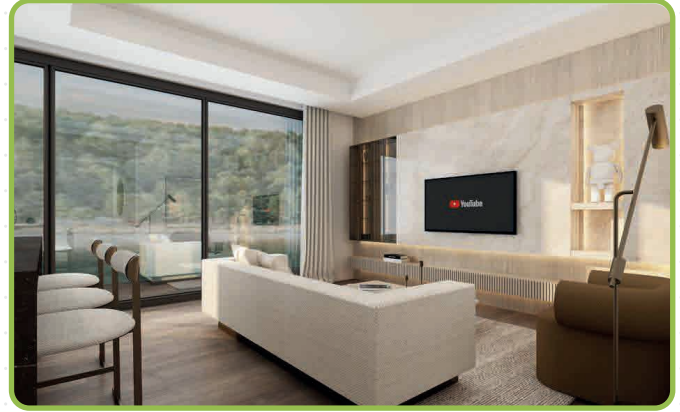

HOME and OFFICE

Demirel House

PROJECT Demirel House
DATE 2022
LOCATION İstanbul
TOTAL M² 120

HOME and OFFICE

Suites | LES SABLES

PROJECT Suites Les Sables Villas
DATE 2018
LOCATION Bodrum
TOTAL M² 2.250

HOME and OFFICE