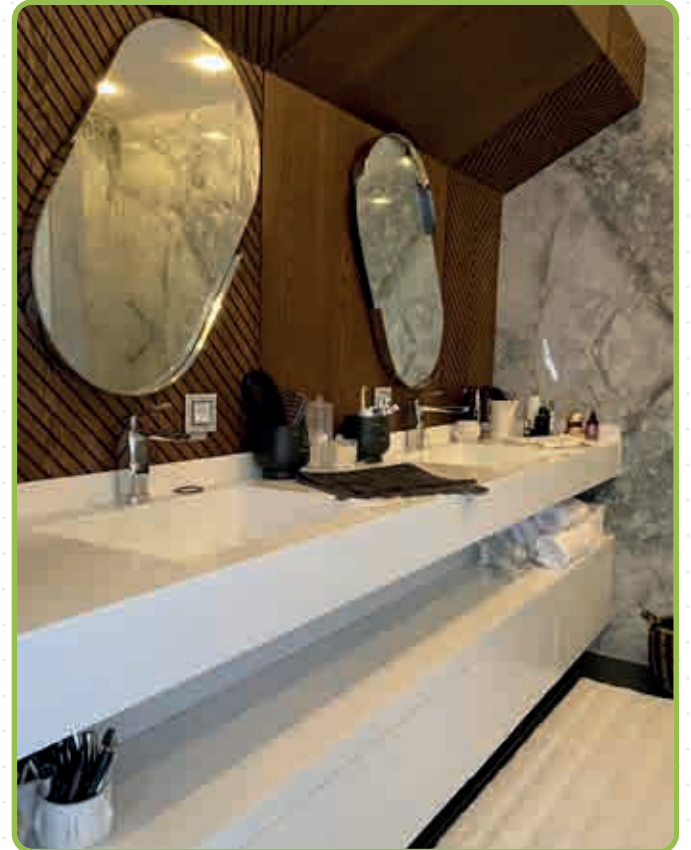

SEMTECH

Semtech Electronic
2023
Istanbul
400

PROJECT
DATE
LOCATION
TOTAL M²

HOME and OFFICE

Paşa Limanı Mansion

PROJECT	Paşa Limanı Mansion
DATE	2019
LOCATION	İstanbul
TOTAL M ²	750

HOME and OFFICE

Castle Rock Bodrum