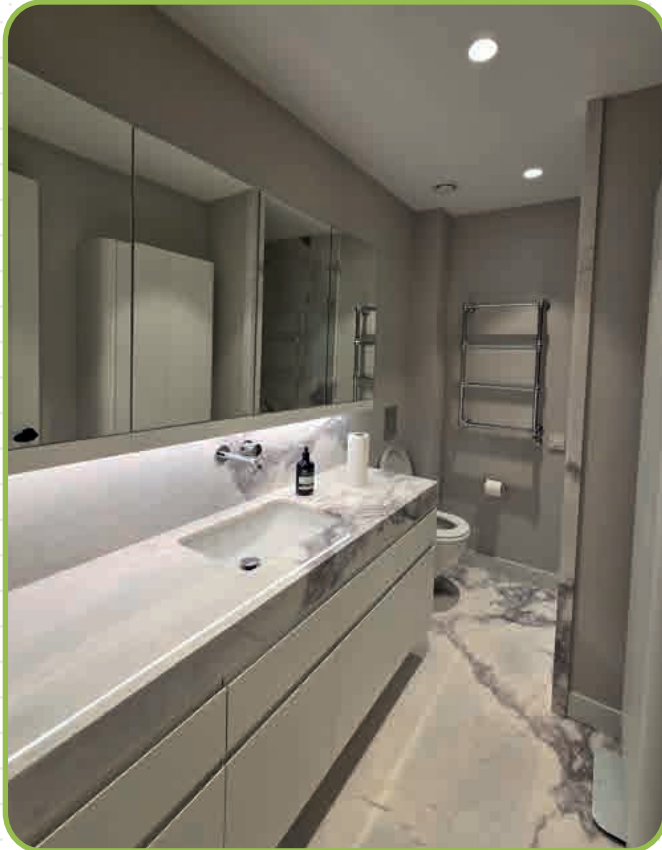

İstanbul

140

PROJECT

DATE

LOCATION

TOTAL M²

HOME and OFFICE

Zorlu Residence