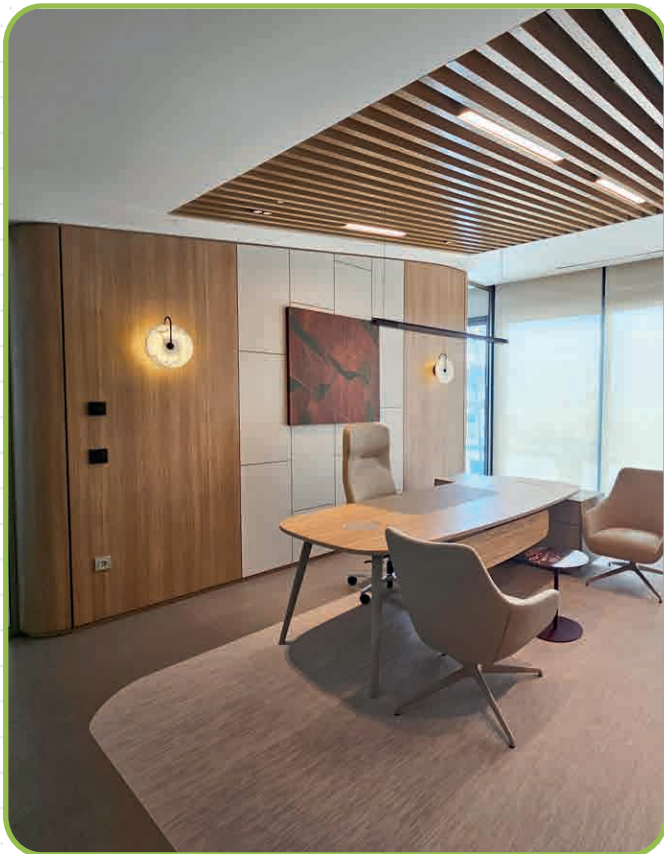

Vera Clinic

Vera Clinic

2023

Istanbul

4200

PROJECT

DATE

LOCATION

TOTAL M²