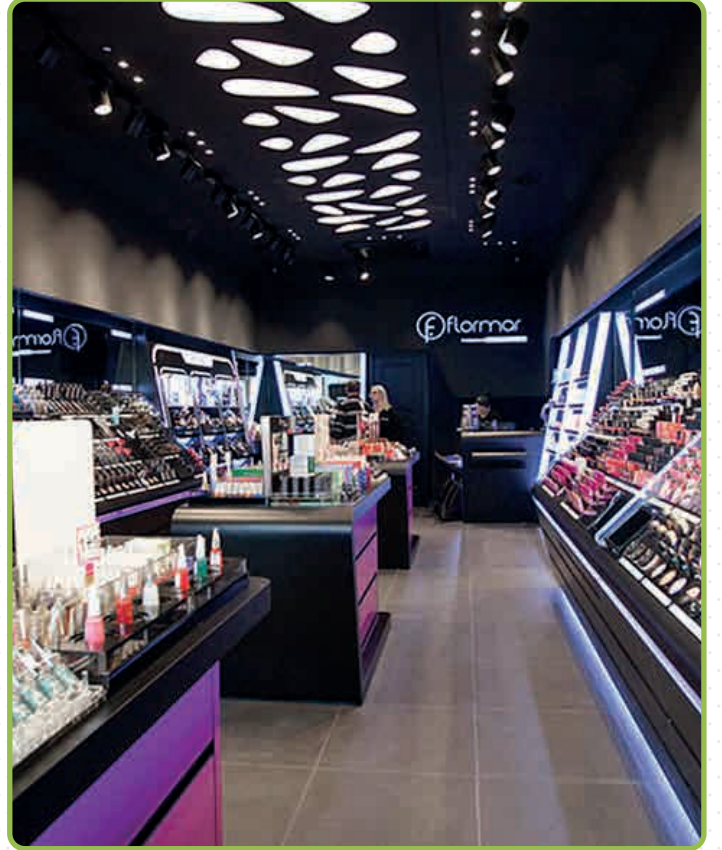

STORE

flormar

PROJECT | Flormar
DATE | 2018
LOCATION | Küçükyalı - İstanbul
TOTAL M² | 75