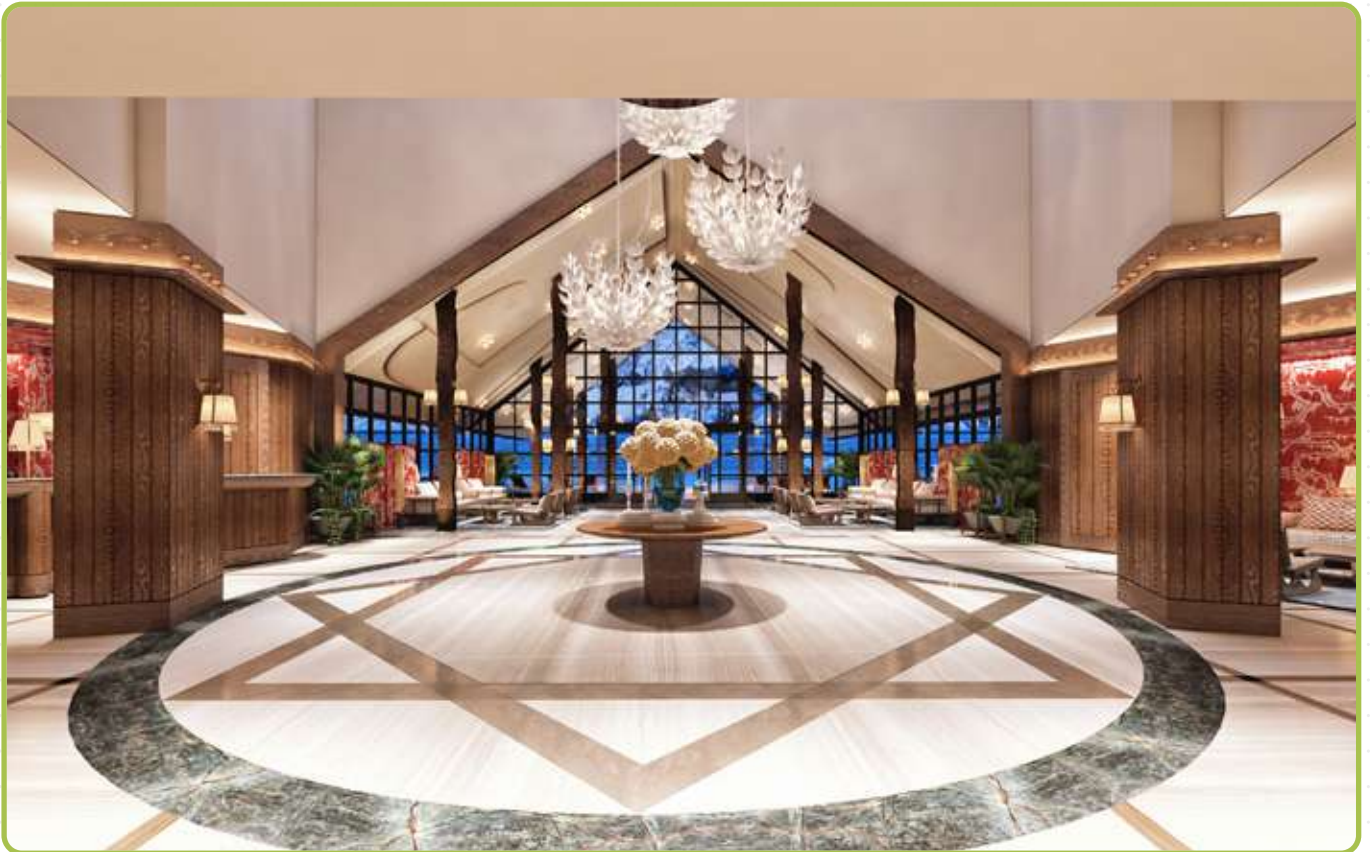

DATE

2021

LOCATION

Erzurum

TOTAL M²

9.000

HOTEL

PROJECT | Bebek Hotel
DATE | 2019
LOCATION | İstanbul
TOTAL M² | 750